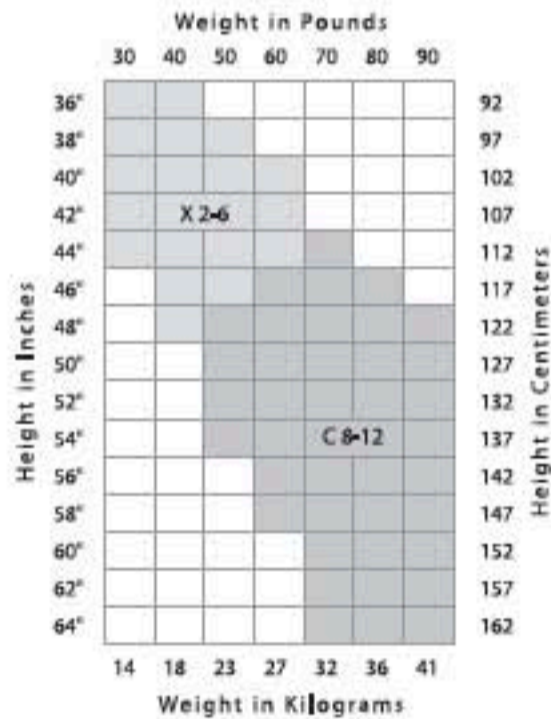

TIGHTS

WOMEN'S

- ULTRA SOFT
- MESH
- MICROFIBER
- PROFESSIONAL FISHNET
- STUDIO BASICS
- STUDIO BASICS FISHNET

WOMEN'S

- HOLD & STRETCH®
- ULTRA SHIMMERY
- LUCKY BAMBOO

CHILDREN'S

- ULTRA SOFT
- STUDIO BASICS
- MESH
- STUDIO BASICS FISHNET

CHILDREN'S

- HOLD & STRETCH®
- ULTRA SHIMMERY
- 100% NYLON
- LUCKY BAMBOO

MEN'S

WOMEN'S PLUS SIZES

- HOLD & STRETCH® PLUS

Size charts are for general fitting only and will vary according to tight products.