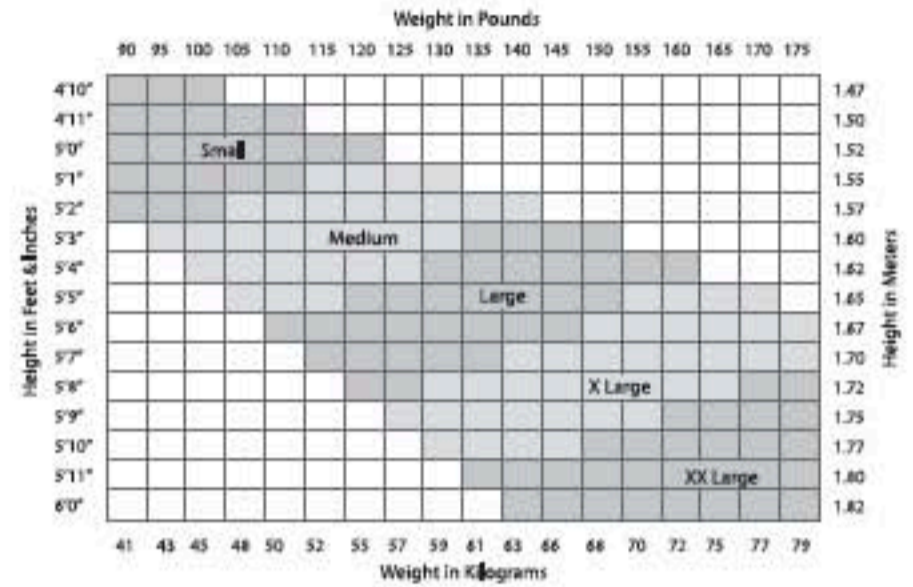

TIGHTS

WOMEN'S

- ULTRA SOFT
- MESH
- MICROFIBER
- PROFESSIONAL FISHNET
- STUDIO BASICS
- STUDIO BASICS FISHNET

WOMEN'S

- HOLD & STRETCH®
- ULTRA SHIMMERY
- LUCKY BAMBOO

CHILDREN'S

- ULTRA SOFT
- STUDIO BASICS
- MESH
- STUDIO BASICS FISHNET

CHILDREN'S

- HOLD & STRETCH®
- ULTRA SHIMMERY
- 100% NYLON
- LUCKY BAMBOO

MEN'S

WOMEN'S PLUS SIZES

- HOLD & STRETCH® PLUS

Size charts are for general fitting only and will vary according to tight products.