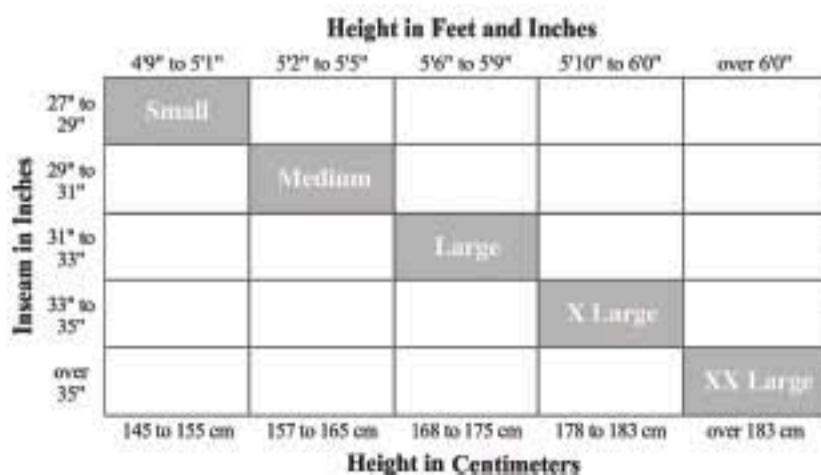

CHILDREN'S

- HOLD & STRETCH®
- ULTRA SHIMMERY
- 100% NYLON
- LUCKY BAMBOO

MEN'S

WOMEN'S PLUS SIZES

- HOLD & STRETCH® PLUS

Size charts are for general fitting only and will vary according to tight products.