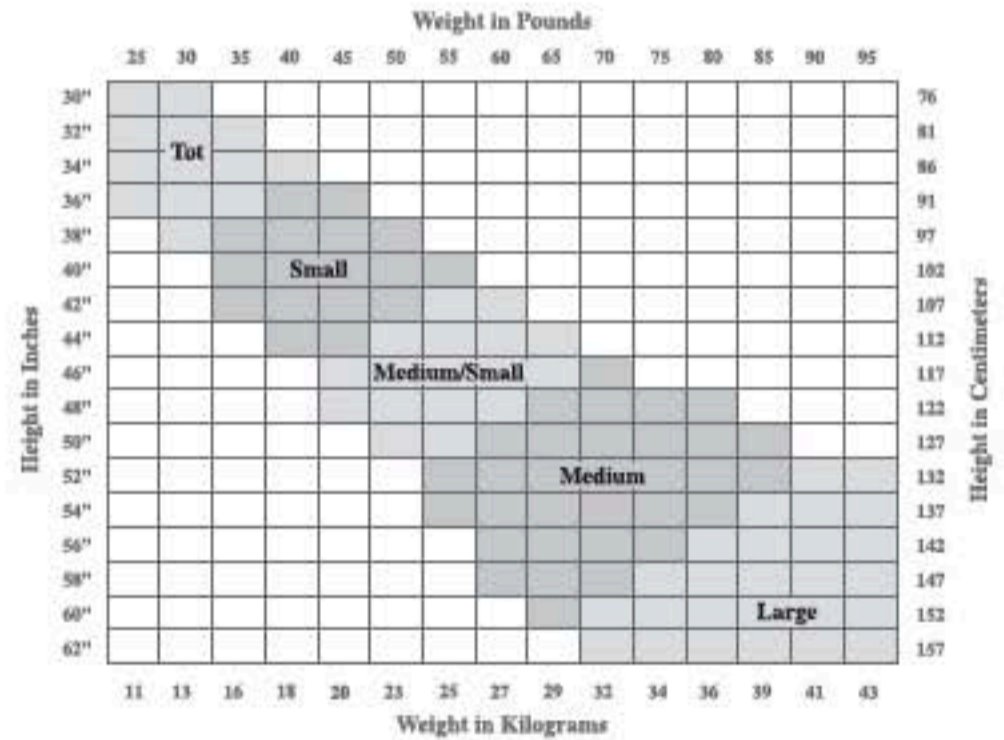

TIGHTS

WOMEN'S

- ULTRA SOFT
- MESH
- MICROFIBER
- PROFESSIONAL FISHNET
- STUDIO BASICS
- STUDIO BASICS FISHNET

WOMEN'S

- HOLD & STRETCH®
- ULTRA SHIMMERY
- LUCKY BAMBOO

CHILDREN'S

- ULTRA SOFT
- STUDIO BASICS
- MESH
- STUDIO BASICS FISHNET

CHILDREN'S

- HOLD & STRETCH®
- ULTRA SHIMMERY
- 100% NYLON
- LUCKY BAMBOO

MEN'S

WOMEN'S PLUS SIZES

- HOLD & STRETCH® PLUS

Size charts are for general fitting only and will vary according to tight products.