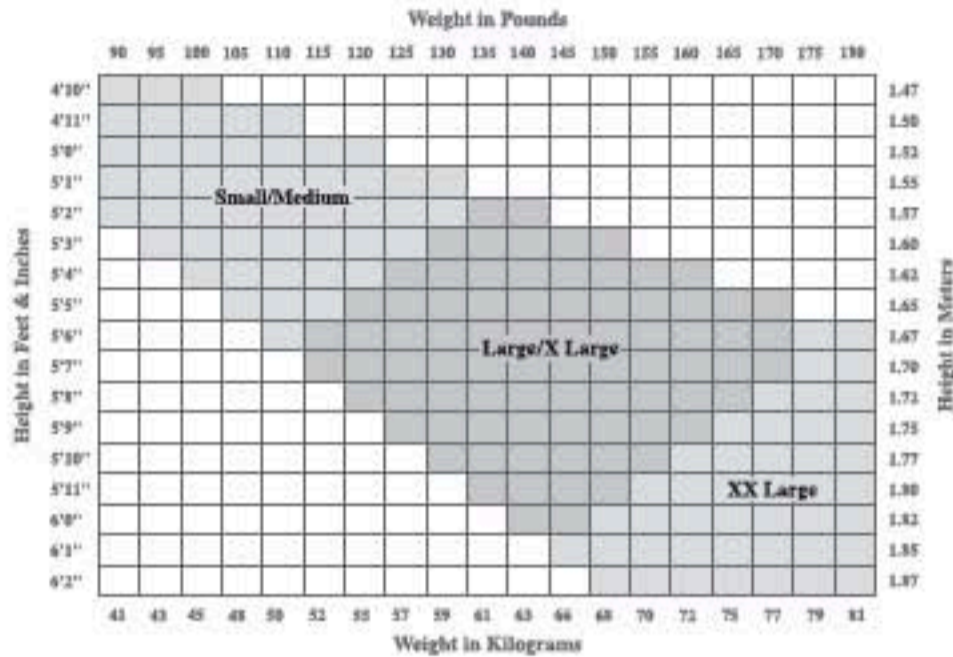

TIGHTS

WOMEN'S

- ULTRA SOFT
- MESH
- MICROFIBER
- PROFESSIONAL FISHNET
- STUDIO BASICS
- STUDIO BASICS FISHNET

WOMEN'S

- HOLD & STRETCH®
- ULTRA SHIMMERY
- LUCKY BAMBOO

CHILDREN'S

- ULTRA SOFT
- STUDIO BASICS
- MESH
- STUDIO BASICS FISHNET

CHILDREN'S

- HOLD & STRETCH®
- ULTRA SHIMMERY
- 100% NYLON
- LUCKY BAMBOO

MEN'S

WOMEN'S PLUS SIZES

- HOLD & STRETCH® PLUS

Size charts are for general fitting only and will vary according to tight products.