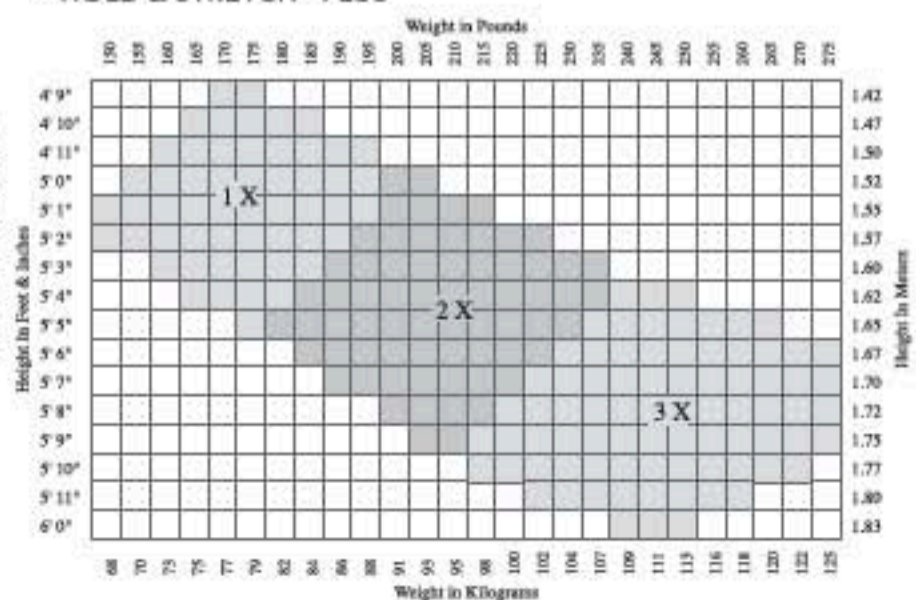

CHILDREN'S

- HOLD & STRETCH®
- ULTRA SHIMMERY
- 100% NYLON
- LUCKY BAMBOO

MEN'S

WOMEN'S PLUS SIZES

- HOLD & STRETCH® PLUS

Size charts are for general fitting only and will vary according to tight products.